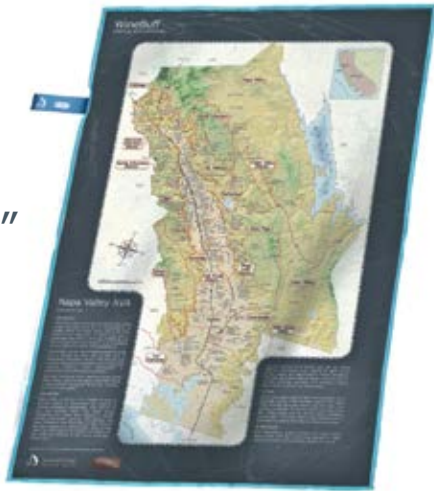

14"

20"

20"

20"

our 2 recommended sizes, more available, just ask.

custom WineBuffs

our super popular & top performing micro fiber towel can be yours! awesome for anything in the home & for wine glasses. this is a great product for any audience.

- 2000 units minimum order
- print any artwork, logo, picture
- we can offer professional maps or graphics as needed
- we recommend 20"x20" single-sided
- use any packaging style you prefer
- choose color of stitched merrow edge
- hang tag artwork change additional fee
- double-sided artwork available on 6000+ unit orders

contact us for a free quote & mock-up.

1-888-5-soiree
home@soireehome.com